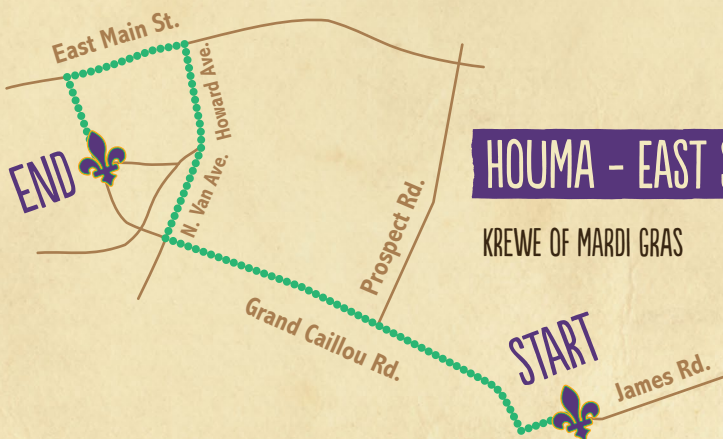

HOUMA - WEST SIDE ROUTE

KREWE OF HERCULES	FEB. 14	6:00pm
KREWE OF AQUARIUS	FEB. 15	6:30pm
KREWE OF HYACINTHIANS	FEB. 16	12:00pm
KREWE OF TITANS	FEB. 16	follows Hyacinthians
KREWE OF APHRODITE	FEB. 21	6:30pm
KREWE OF TERREANIANS	FEB. 23	12:30pm
KREWE OF CLEOPATRA	FEB. 24	6:30pm
KREWE OF HOUMAS	FEB. 25	1:00pm
KREWE OF KAJUNS	FEB. 25	follows Houmas

HOUMA - EAST SIDE ROUTE

KREWE OF MARDI GRAS FEB. 22 | 6:30pm

ADDITIONAL PARADES

In Chauvin – 15 miles SE

KREWE OF TEE CAILLOU FEB. 15 | 12:00pm

In Montegut – 17 miles SE

KREWE OF MONTEGUT FEB. 23 | 2:00pm

KREWE OF BONNE TERRE FEB. 25 | 11:00am